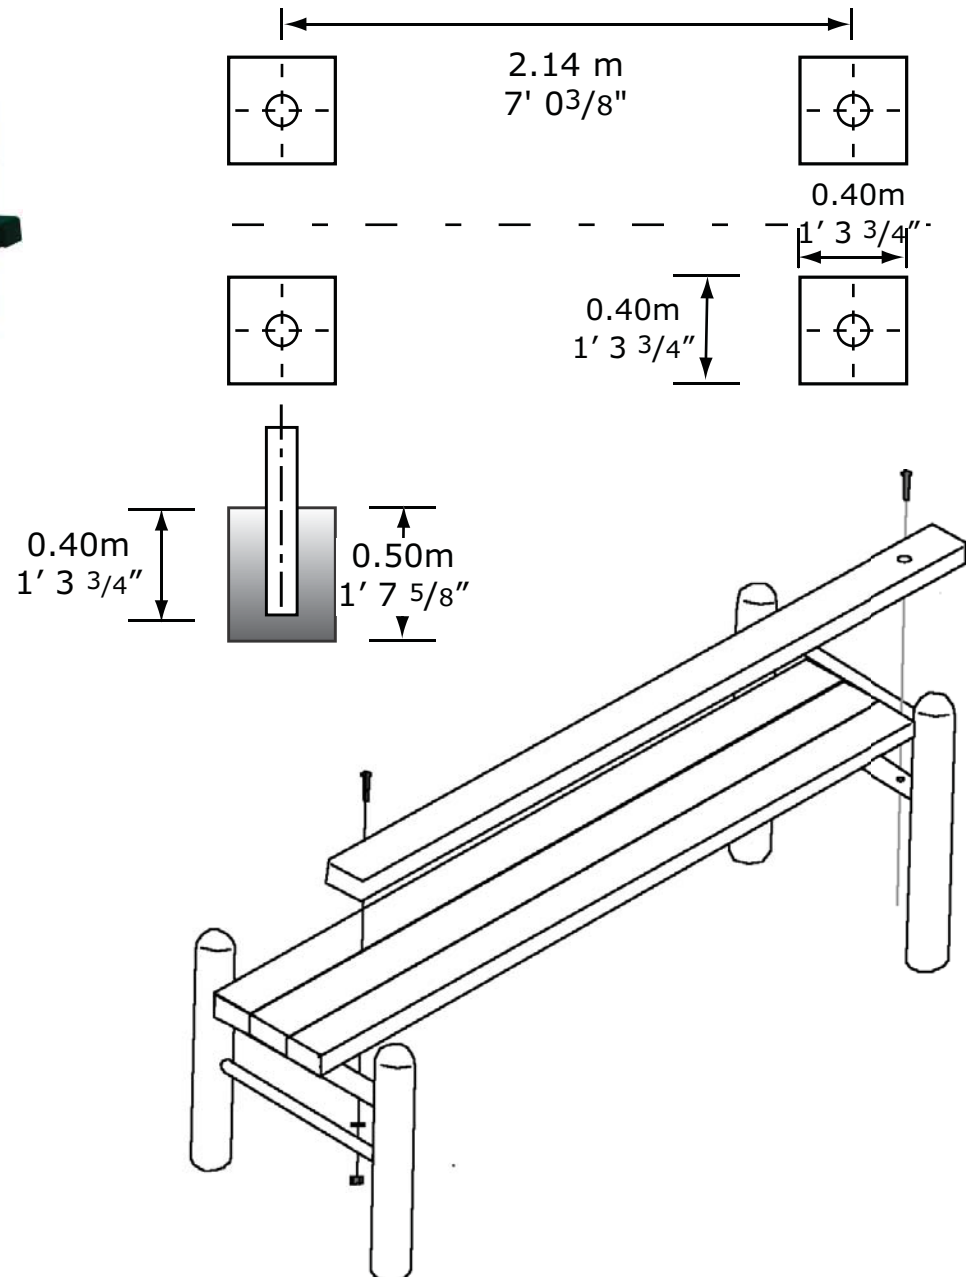

SIT-UP BENCH

Installation Diagram

OUTDOOR FITNESS

(877) 517-2200 or (719) 488-3812
support@outdoor-fitness.com

Weight

Ship Weight	92 kgs.	203 lbs.
-------------	---------	----------

Dimensions (installed)

Length	2.42 m	8' 0"
Width	0.74 m	2' 5 1/8"
Height	0.65 m	2' 1 1/2"

NOTE:

Assemble the Sit-up Bench fully before placing into concrete footings.